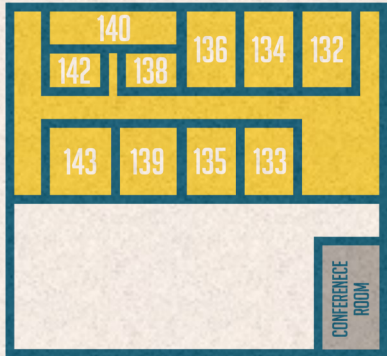

SANCTUARY

WELCOME CENTER #3

TRINITY CAFE
(OPEN TO BELOW)

230

ELEVATOR

SANCTUARY

236

- PRESCHOOL
- STUDENTS
- KIDS
- CLUB56
- ADULTS
- COLLEGE