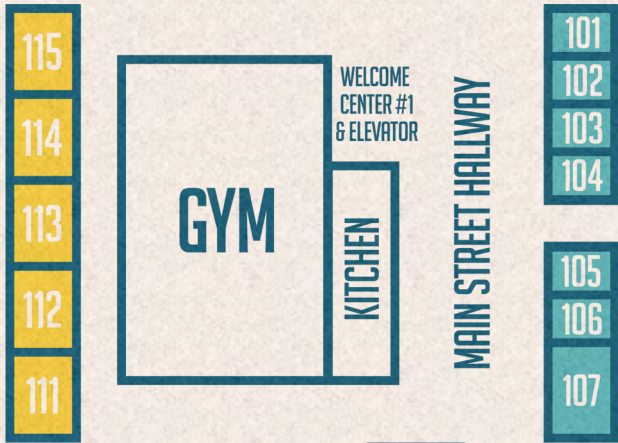

FIRST FLOOR