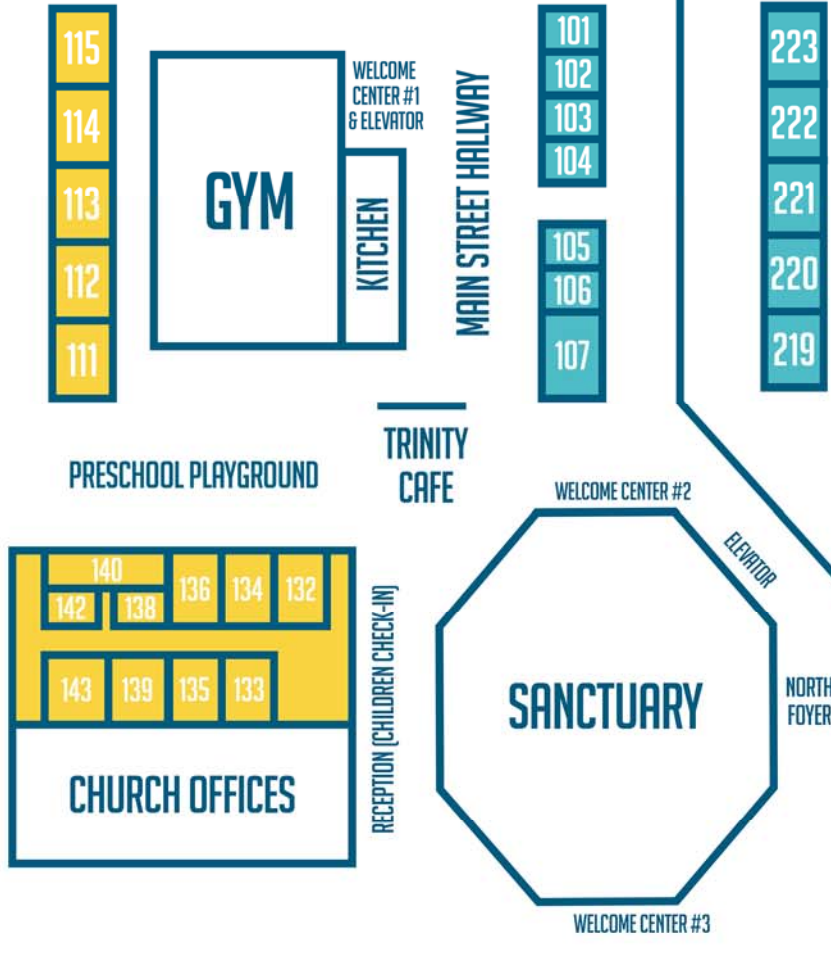

FIRST FLOOR